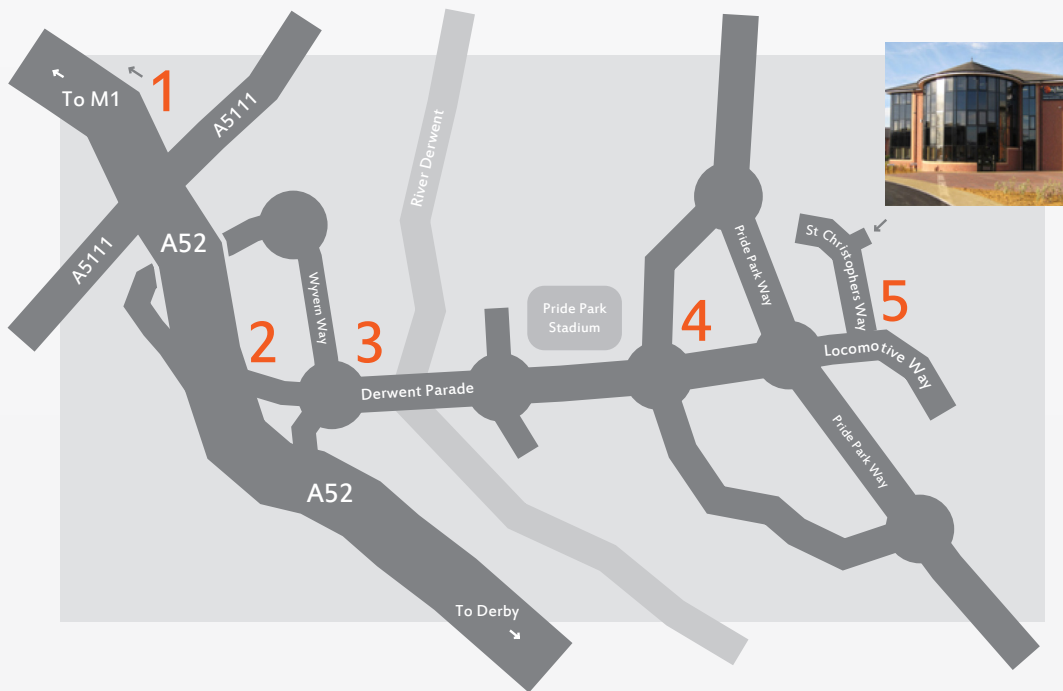

How to Find Us

Optus is located on Pride Park, Derby, just a few miles from Junction 25 of the M1 -

1. Leaving the motorway at Junction 25, take the exit signposted A52 Derby (from the North this is the 4th exit, from the South this is the 1st exit).
2. Follow the A52 for around 6 miles. Pass through the junction with the A5111, taking the next exit, signposted Pride Park.
3. Continue straight on over the next two islands - you will then pass Pride Park Football Stadium on your left.
4. Continue straight on at the next two islands, on to Locomotive Way.
5. Take the next left onto St Christophers Way - our offices are 300 meters on the right. Please report to our shared reception with Orchid IT.